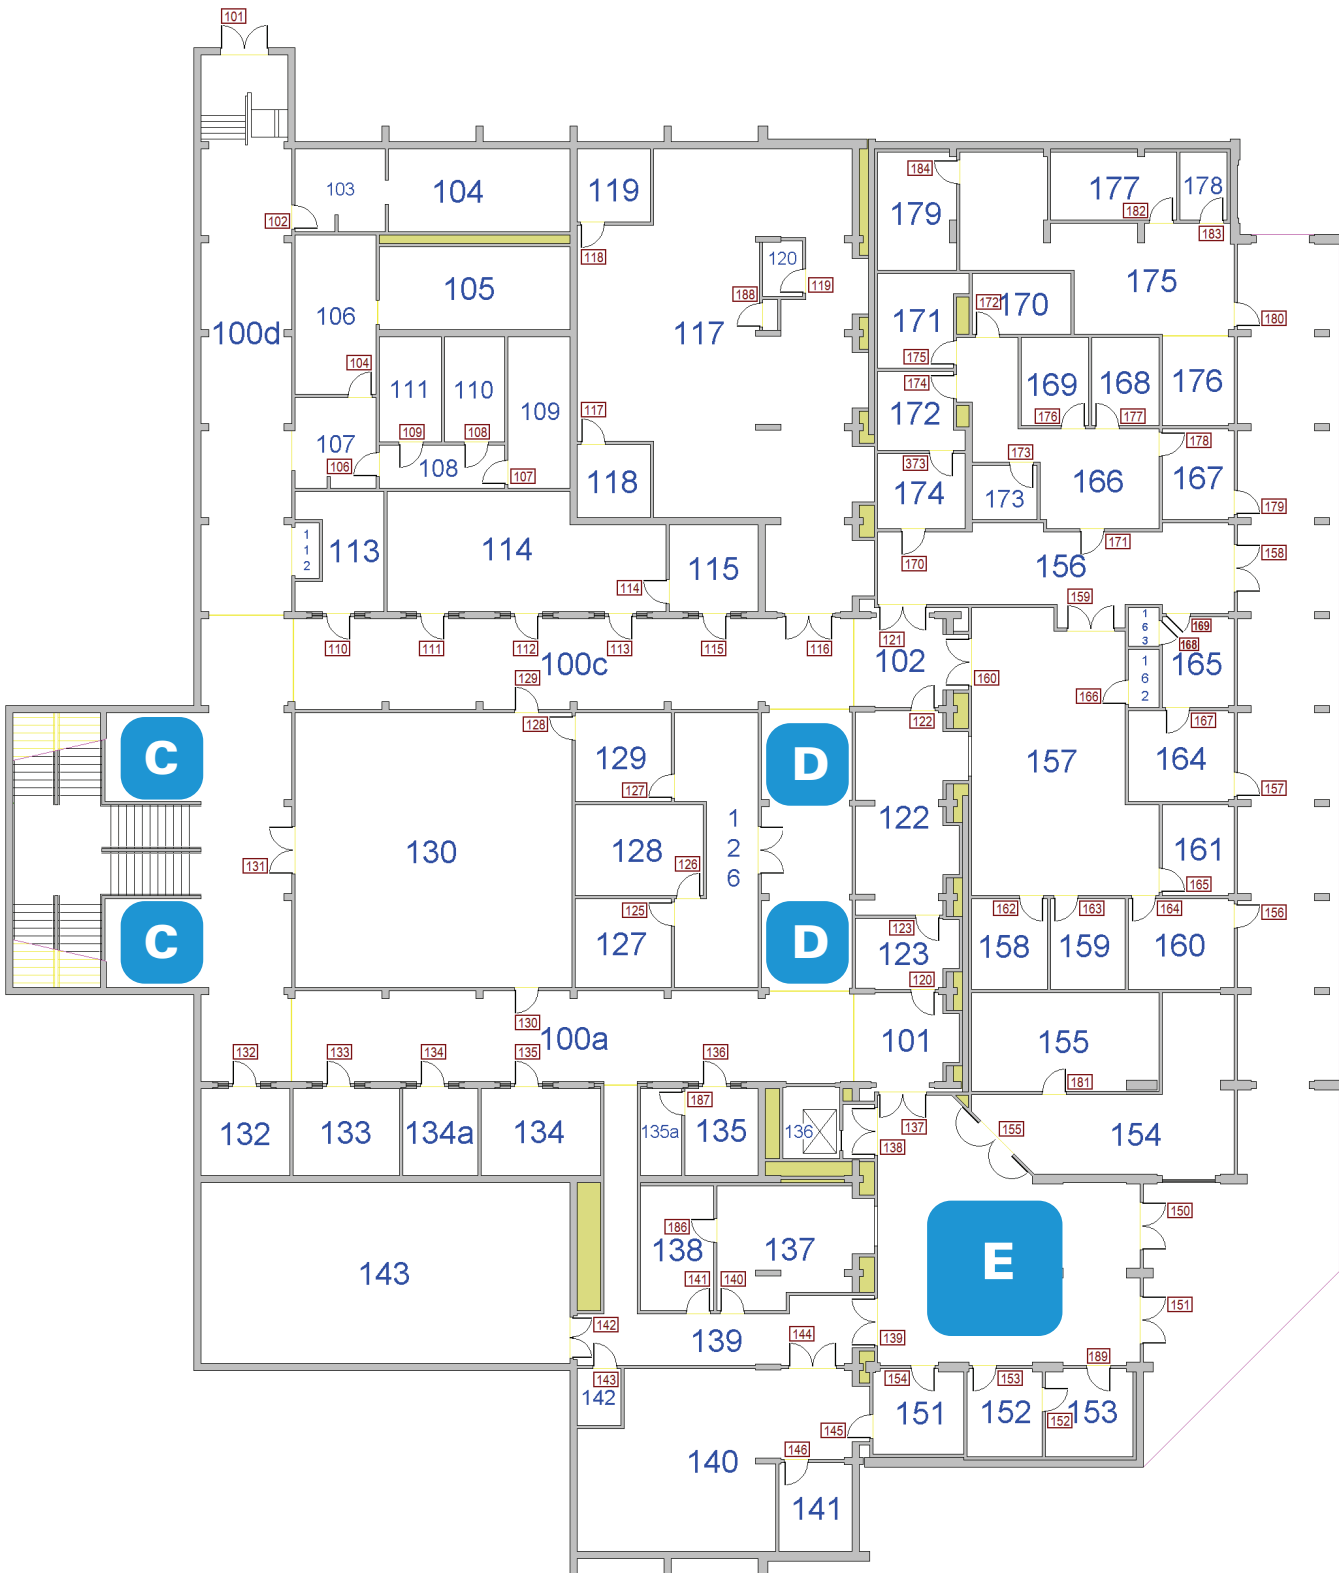

Locations

Campus Center

- Main Level (top of stairs)
- Main Level (outside Conference Room A)
- Lower Level (base of stairs)
- Lower Level (outside Council Chambers B)
- Lower Level (outside Le Café and EOPS)

Advanced Technology Center (AT)

- Room 201 Lobby

Media & Learning Center (MLC)

- Second Floor Student Lounge

Campus Center

- A - Main Level (top of stairs)
- B - Main Level (outside Conference Room A)

Campus Center

- C - Lower Level (base of stairs)
- D - Lower Level (outside Council Chambers B)
- E - Lower Level (outside Le Café and EOPS)

Campus Center

- Main Level (top of stairs)

Campus Center

- Lower Level (base of stairs)

Campus Center

- Main Level (outside Conference Room A)

Campus Center

- Lower Level (outside Council Chambers B)

Campus Center

- Lower Level (outside Le Café and EOPS)

Advanced Technology Center (AT)

- Room 201 Lobby