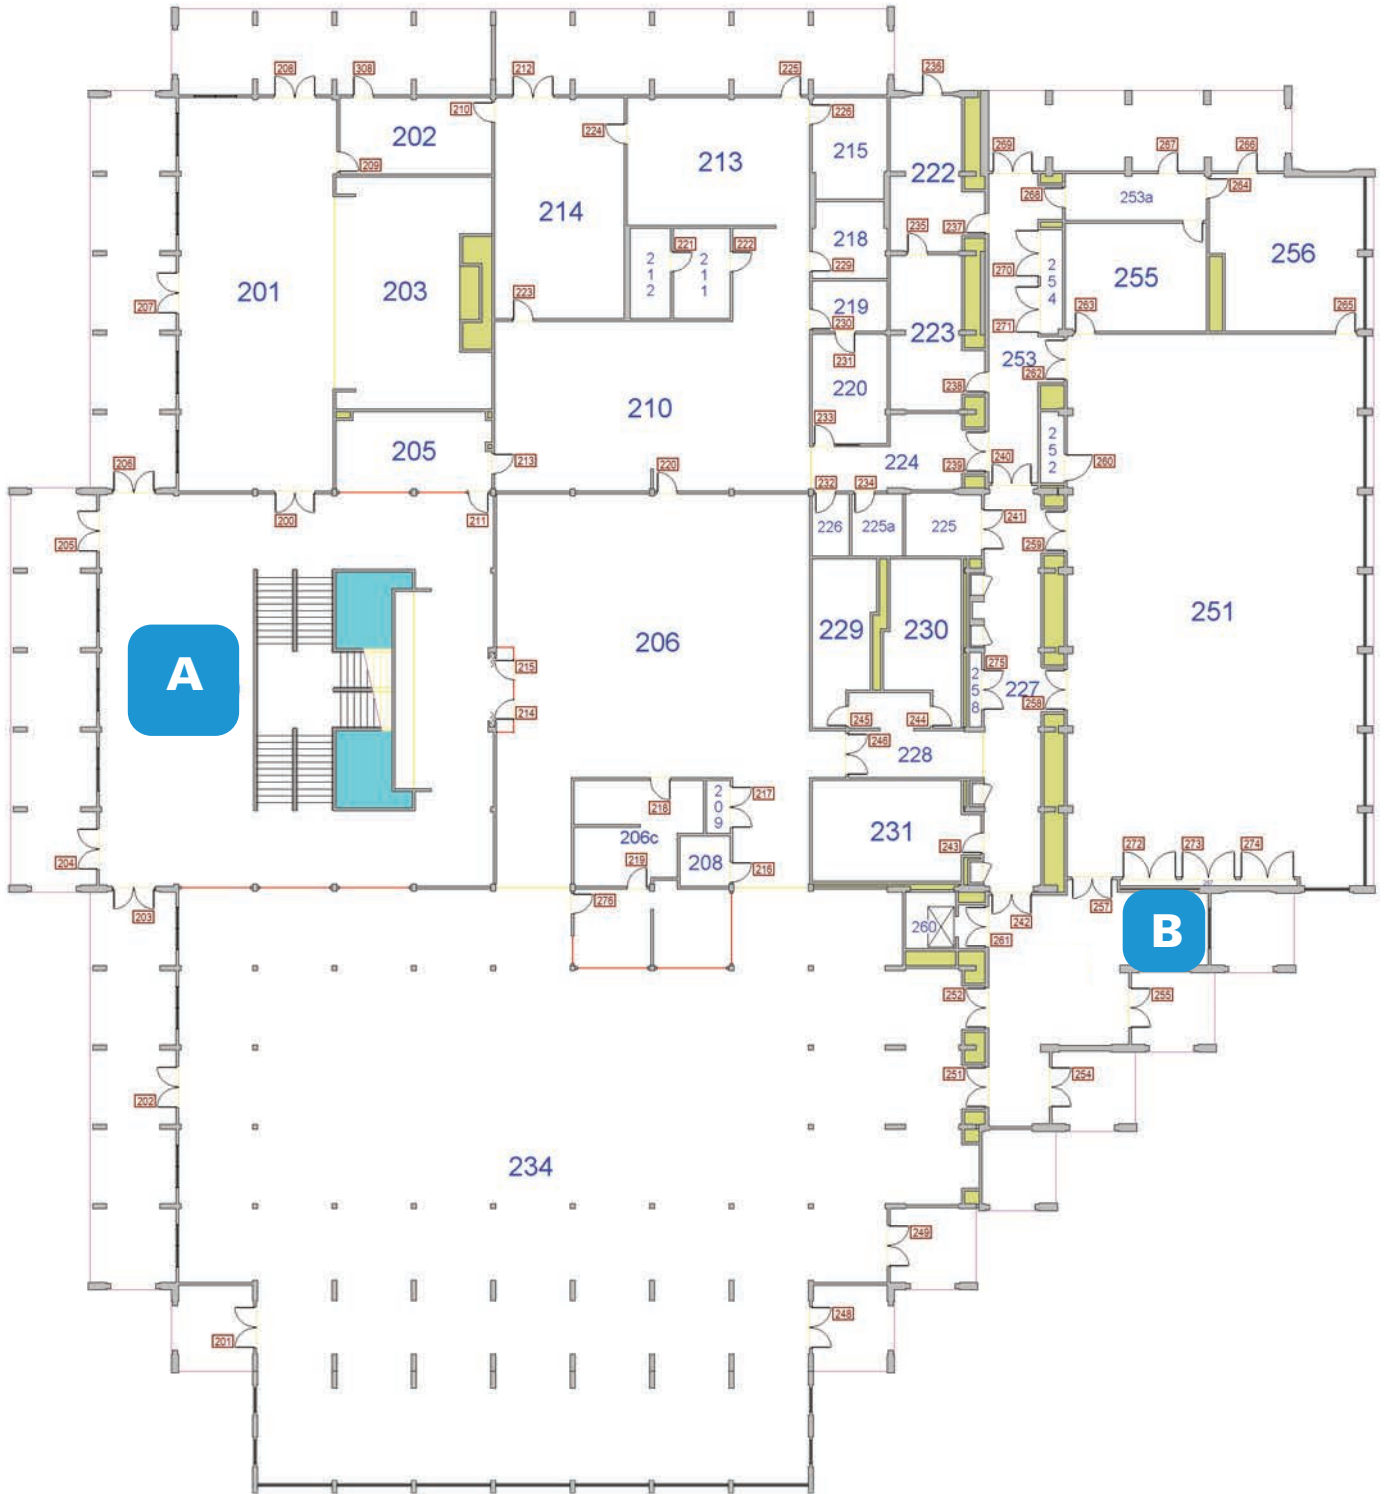

Locations

Campus Center

- Main Level (top of stairs)
- Main Level (outside Conference Room A)
- Lower Level (base of stairs)
- Lower Level (outside Council Chambers B)
- Lower Level (outside Le Café and EOPS)

Advanced Technology Center (AT)

- Room 201 Lobby

Media & Learning Center (MLC)

- Second Floor Student Lounge

Campus Center

- A - Main Level (top of stairs)
- B - Main Level (outside Conference Room A)

Campus Center

- C - Lower Level (base of stairs)
- D - Lower Level (outside Council Chambers B)
- E - Lower Level (outside Le Café and EOPS)

Campus Center

- Main Level (top of stairs)

Campus Center

- Lower Level (base of stairs)

Campus Center

- Main Level (outside Conference Room A)

Campus Center

- Lower Level (outside Council Chambers B)

Campus Center

- Lower Level (outside Le Café and EOPS)

Advanced Technology Center (AT)

- Room 201 Lobby